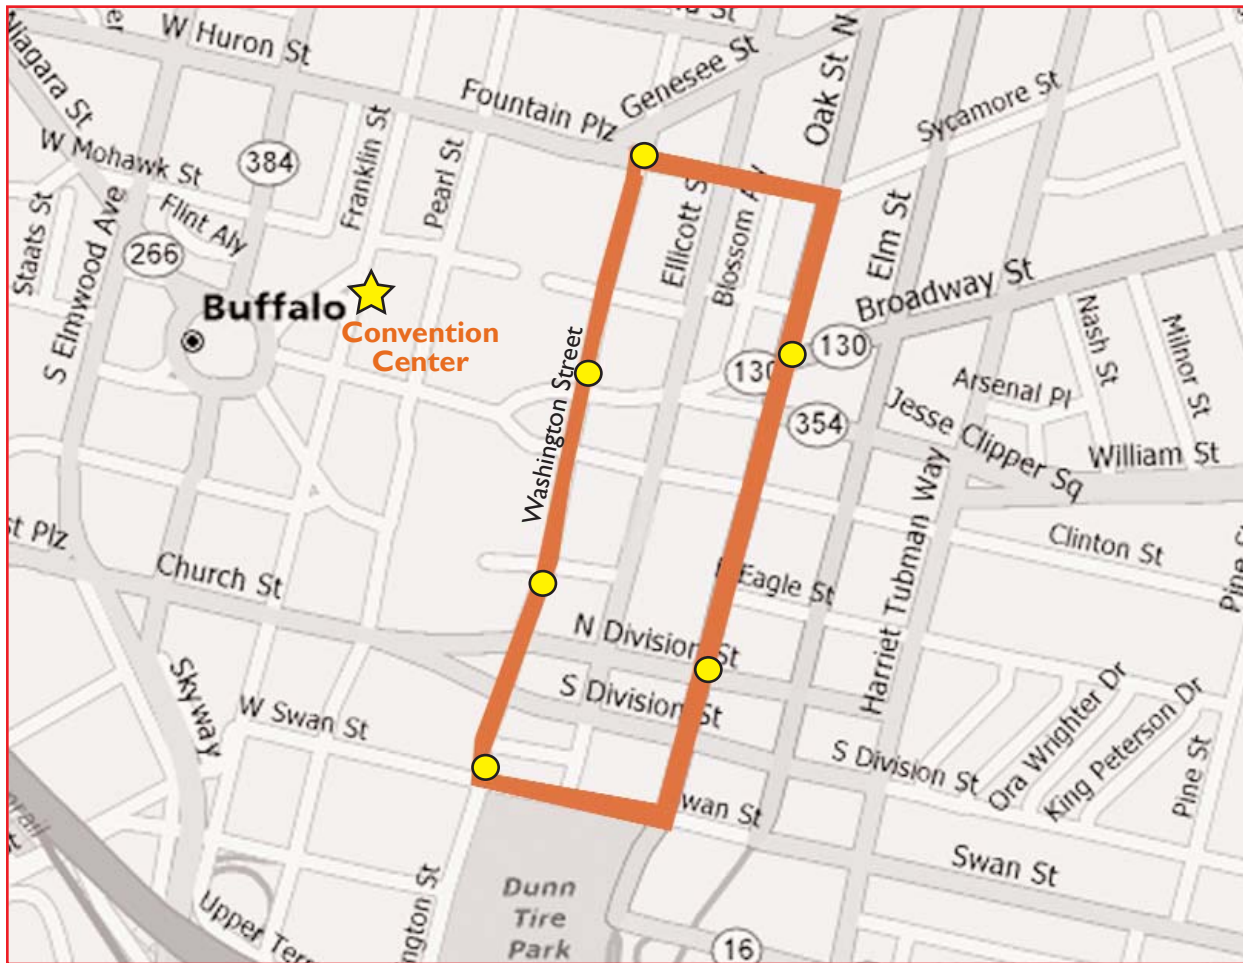

Bus #3 - South East Quadrant
YELLOW CIRCLES INDICATE BUS STOPS

BUS SCHEDULE

9:45 a.m. - 3:00 p.m.

FINAL PICK-UP TIME

2:45 p.m. at the Convention Center

**Look for the Yellow School Buses
marked Fisher Bus Service.**

(All routes pick up and drop off at the Convention Center)

BUFFALO | **WELLFEST**

www.BUFFALOWELLFEST.com