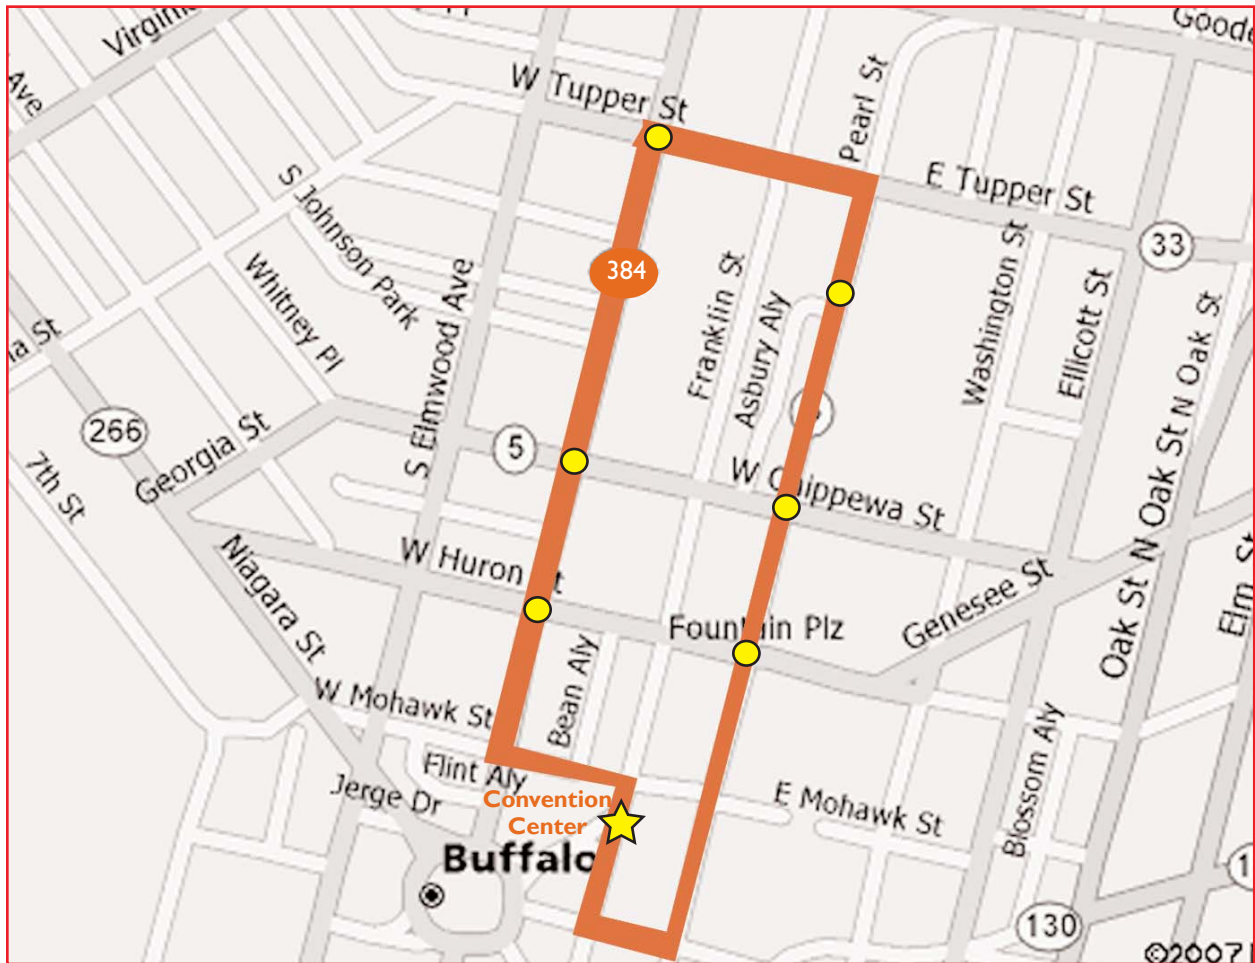

Bus #4 - North West Quadrant
YELLOW CIRCLES INDICATE BUS STOPS

BUFFALO | **WELLFEST**

www.BUFFALOWELLFEST.com

BUS SCHEDULE

9:45 a.m. - 3:00 p.m.

FINAL PICK-UP TIME

2:45 p.m. at the Convention Center

Look for the **Yellow School Buses**
marked **Fisher Bus Service**.

(All routes pick up and drop off at the Convention Center)