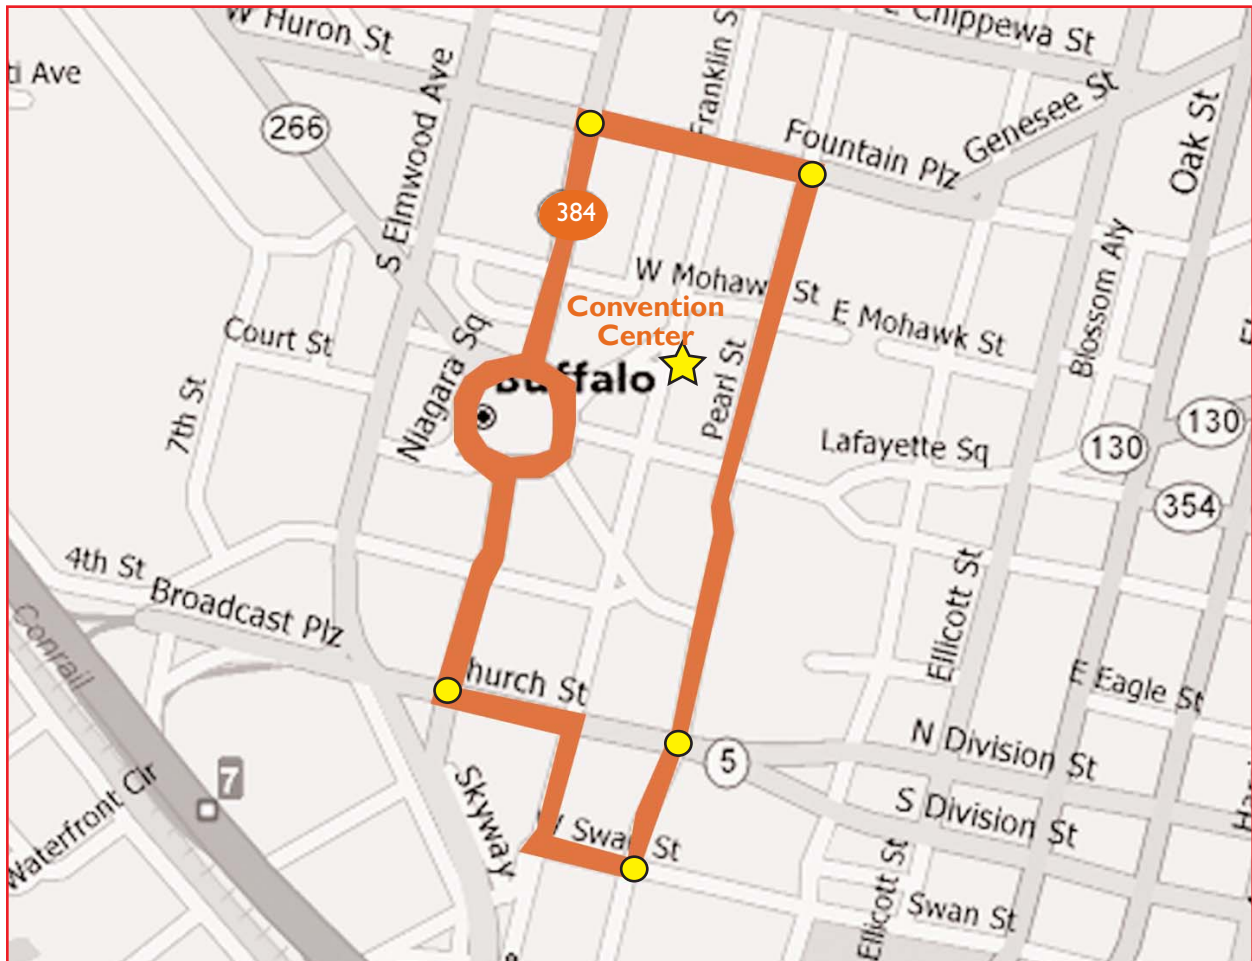

Bus # 5 - South West Quadrant
YELLOW CIRCLES INDICATE BUS STOPS

BUS SCHEDULE

9:45 a.m. - 3:00 p.m.

FINAL PICK-UP TIME

2:45 p.m. at the Convention Center

BUFFALO | **WELLFEST**

www.BUFFALOWELLFEST.com

Look for the **Yellow School Buses**
marked **Fisher Bus Service**.

(All routes pick up and drop off at the Convention Center)