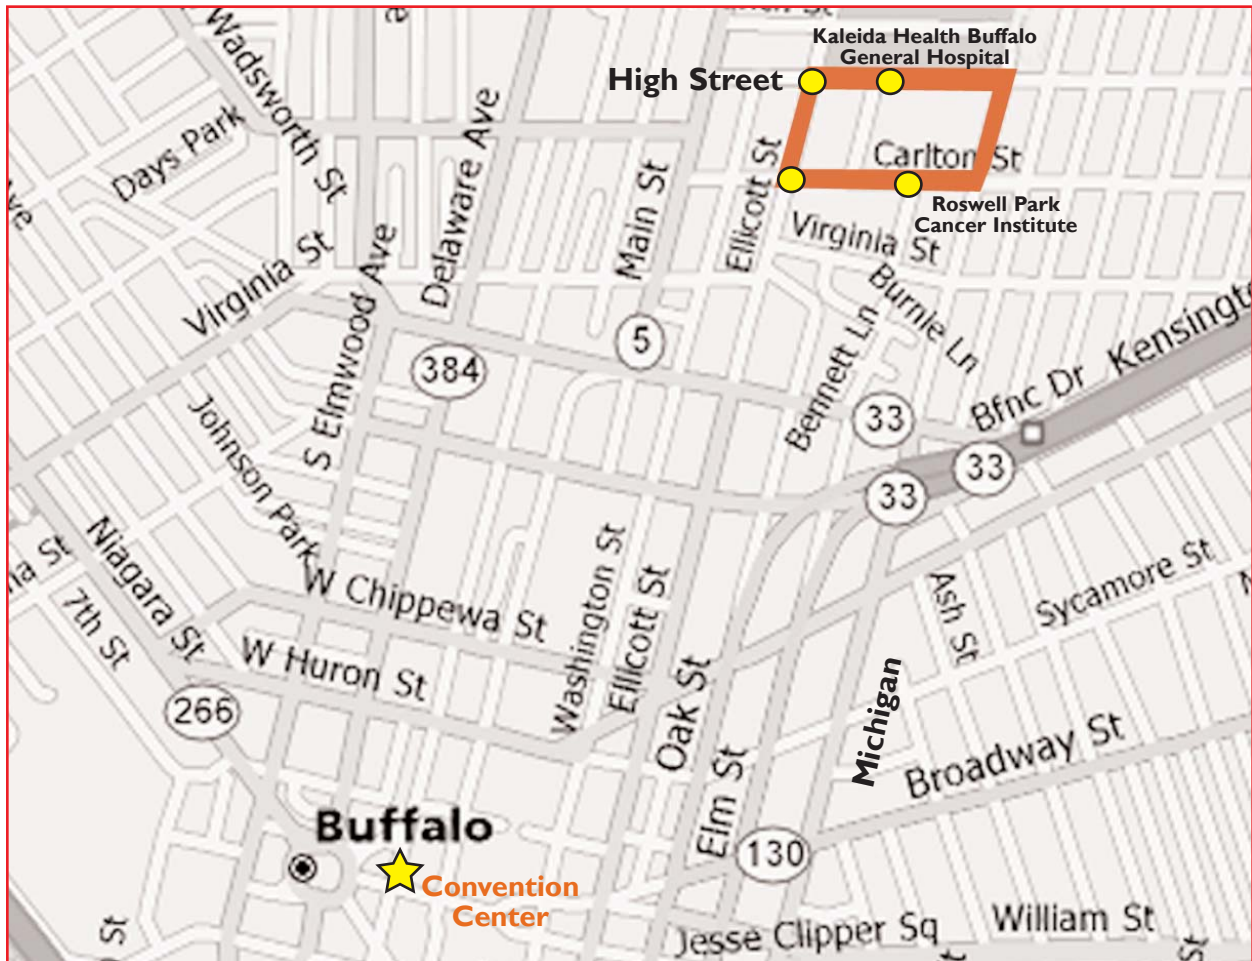

Bus #1 - Dedicated to Buffalo Niagara Medical Campus YELLOW CIRCLES INDICATE BUS STOPS

BUS SCHEDULE

9:45 a.m. - 3:00 p.m.

FINAL PICK-UP TIME

2:45 p.m. at the Convention Center

Look for the **Yellow School Buses**
marked **Fisher Bus Service**.

(All routes pick up and drop off at the Convention Center)

BUFFALO | **WELLFEST**

www.BUFFALOWELLFEST.com